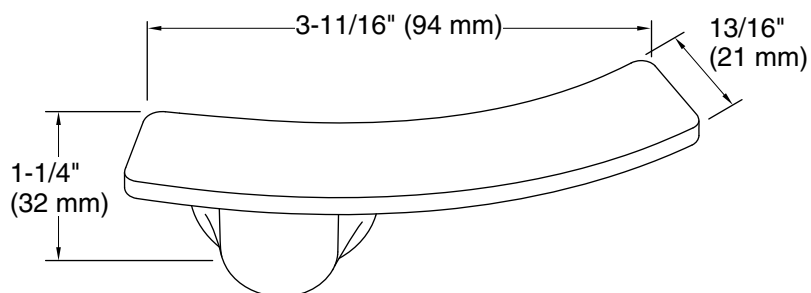

**Betello®**  
right-hand trip lever  
**K-21261-R**

**Features**

- Right-hand Polished Chrome trip lever.
- For use with the K-20197-RA Betello™ toilet.

**Material**

- Premium metal construction for durability and reliability.
- KOHLER finishes resist corrosion and tarnishing.

## Technical Information

All product dimensions are nominal.

Installation Type: Fixture-mount

Material: Metal